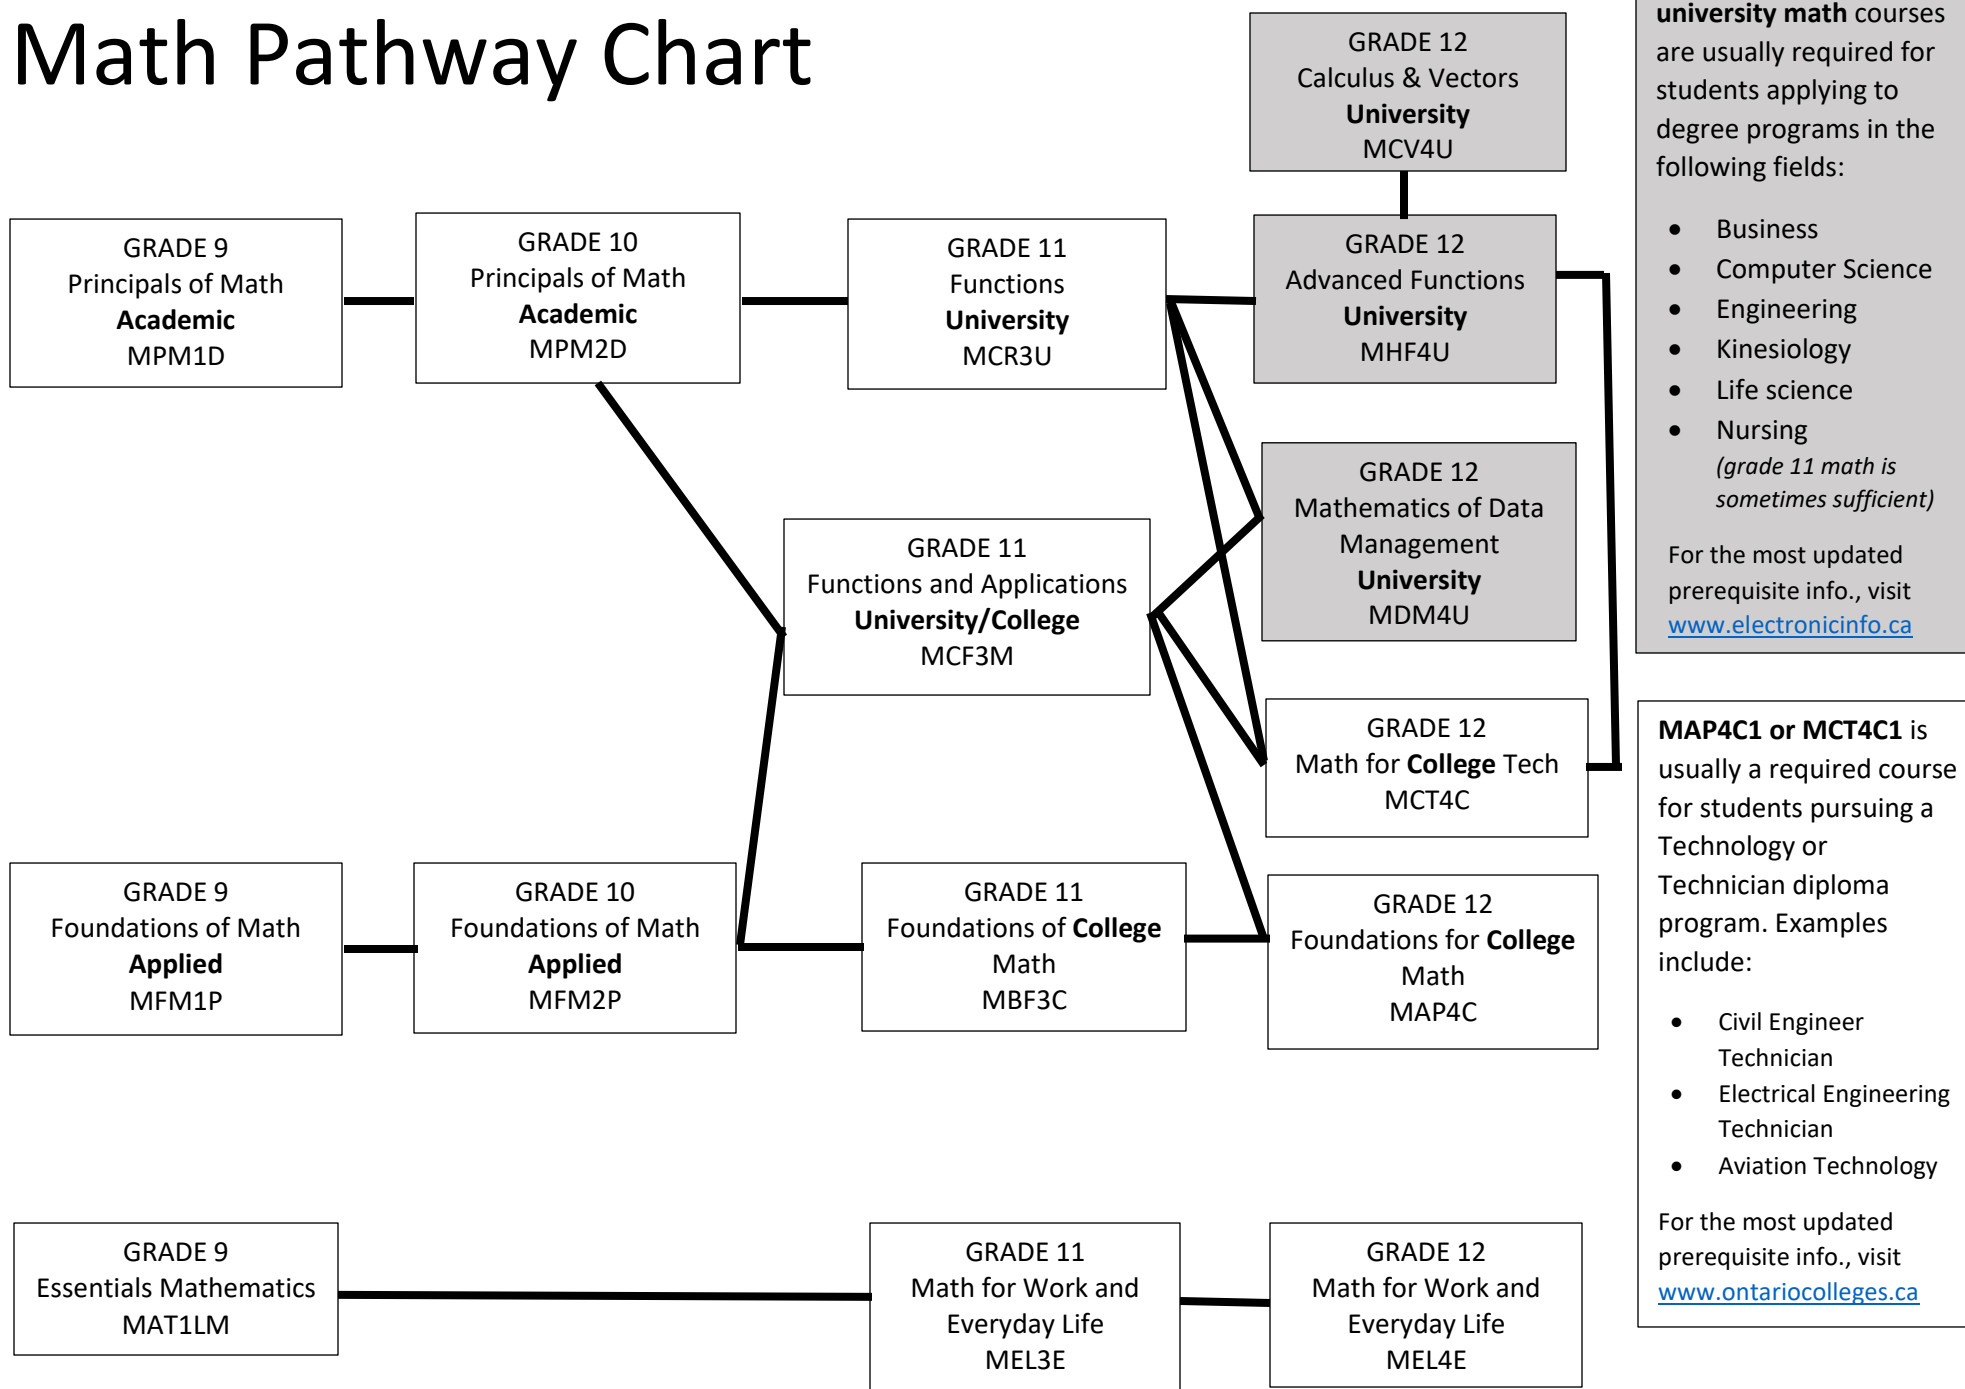

# Math Pathway Chart

1 or more **grade 12 university math** courses are usually required for students applying to degree programs in the following fields:

- Business
- Computer Science
- Engineering
- Kinesiology
- Life science
- Nursing

*(grade 11 math is sometimes sufficient)*

For the most updated prerequisite info., visit [www.electronicinfo.ca](http://www.electronicinfo.ca)

**MAP4C1 or MCT4C1** is usually a required course for students pursuing a Technology or Technician diploma program. Examples include: